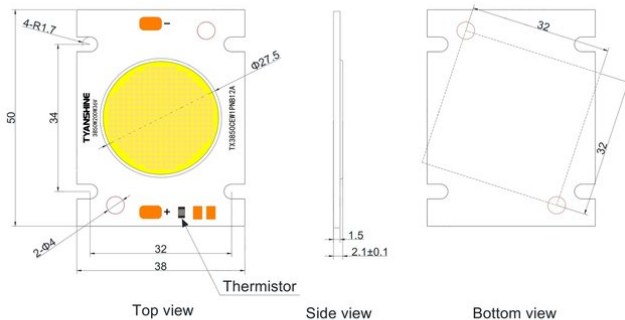

# LED COB 250W 3200K LED PFE-200 3000K Profile Spot (TX-3850S200C28F12-03H95)

Art.n.: E6519894  
GTIN: 4026397706833

**Prezzo di listino: 262.18 €**  
incl. 19% IVA

---