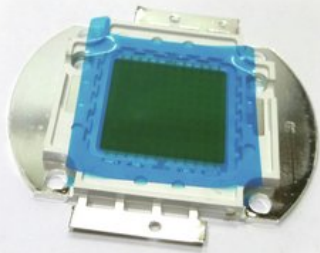

## LED COB 200W WW Theatre COB 200 WW (200WW)

Art.n.: E6519593

GTIN: 4026397689143

---

**Prezzo di listino: 130.46 €**

incl. 19% IVA

---