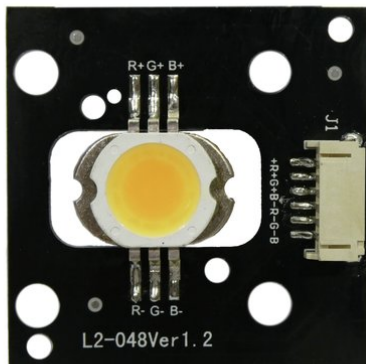

## Pcb (LED) CBB-2 COB WW Bar (L2-048Ver1.2)

Art.n.: E6511077  
GTIN: 4026397713091

**Prezzo di listino: 19.24 €**  
incl. 19% IVA

---

## Pcb (LED) CBB-2 COB WW Bar (L2-048Ver1.2)

Art.n.: E6511077  
GTIN: 4026397713091

**Features :**

---