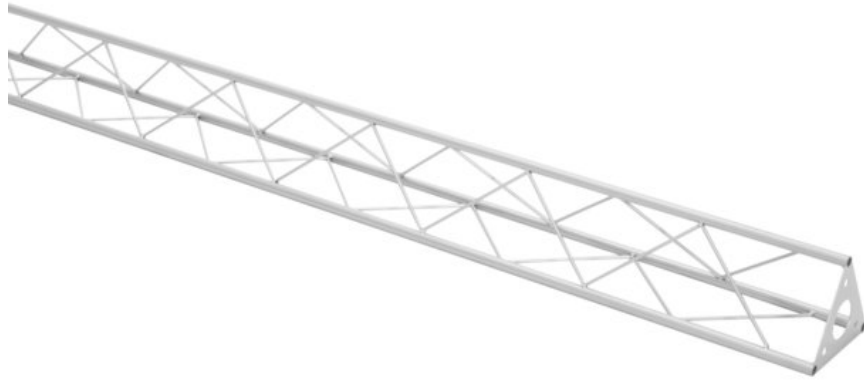

## DECOTRUSS ST-2000 Traversa argento

La truss decorativa

Art.n.: 60112054

GTIN: 4026397658446

**Prezzo di listino: 95.08 €**

incl. 19% IVA

### Descrizione :

DECOTRUSS 3-point truss system

DECOTRUSS is a 3-point truss system made of steel. The individual elements are connected via three M10 bolts and nuts.

The advantage of the bolt connection system is that these bolts and nuts are easily available in case of losing fasteners.

The three main chords are made of 15 mm steel tube with 1.5 mm wall thickness and can only be used for decorative purposes. With its minimal outer dimensions of 150 mm, DECOTRUSS is ideal for creating individual design-elements in decorative areas of private homes, fair booths, shops, discotheques and theatres.

---

Struttura:	Facile da montare
Tubo della cinghia:	15 mm x 1,5 mm
Materiale:	Acciaio (verniciato a polvere)
Colore:	Color alluminio, verniciato a polvere
Spessore x diametro del puntone:	Materiale pieno da 5 mm
Misure:	Lunghezza: 200 cm Larghezza: 15 cm Altezza: 13 cm
Peso:	4,35 kg