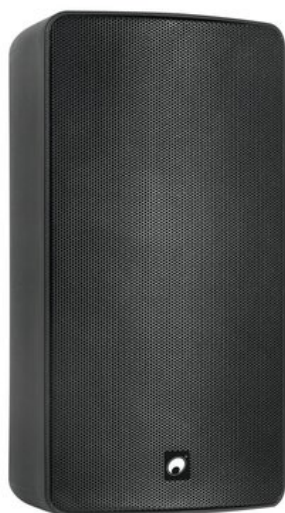

OMNITRONIC ODP-208T Altoparlante da installazione 100V nero

Weather-proof 8" wall speaker (IP65) with mount, 150 W RMS

Art.n.: 11036960

GTIN: 4026397722994

Prezzo di listino: 320.11 €

incl. 19% IVA

Descrizione :

Great sound - also runs with 100 volts

You want reliable and balanced sound for your bar, restaurant, shop or the conference area of your hotel? You need indoor and outdoor speakers? With the OPD series you get powerful installation speakers that meets all your requirements.

The speakers have a brilliant sound pattern and are available in a low ohm (16 ohms) and in a 100 V version. These two cover both small and large installations. A rotatable mounting bracket is included in the delivery. A swivel wall mount with matching colors is optionally available.

With their weatherproofed (IP65) plastic cabinet the ODP speakers are well prepared for outdoor use, indoor use is of course also possible.

Features :

- Sistema a 2 vie con woofer da 20 cm (8") e tweeter a cupola da 2,5 cm (1")
- Stabile custodia in plastica con griglia in metallo
- Commutatore di potenza con posizione di funzionamento a 16 Ohm
- Morsetti a vite per un comodo collegamento
- Con staffa di montaggio
- Nero Alluminio grille with Schiuma acustica
- Adatto per uso esterno IP65
- Per campi di applicazione come, ad esempio,: Allestimenti per fiere e negozi; Ristoranti, bar e hotel; Presentazioni e conferenze sui prodotti