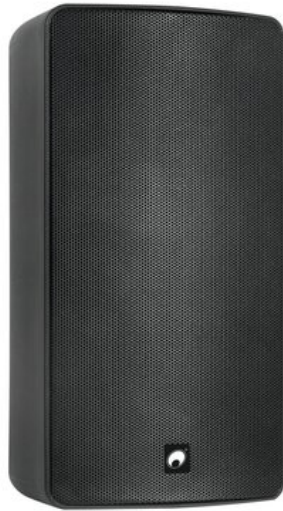

OMNITRONIC ODP-208 Altoparlante da installazione 16 Ohm nero

Weather-proof 8" wall speaker (IP65) with mount, 150 W RMS

Art.n.: 11036958

GTIN: 4026397722970

Prezzo di listino: 272.51 €

incl. 19% IVA

Descrizione :

Great sound - also runs with 100 volts

You want reliable and balanced sound for your bar, restaurant, shop or the conference area of your hotel? You need indoor and outdoor speakers? With the OPD series you get powerful installation speakers that meets all your requirements.

The speakers have a brilliant sound pattern and are available in a low ohm (16 ohms) and in a 100 V version. These two cover both small and large installations. A rotatable mounting bracket is included in the delivery. A swivel wall mount with matching colors is optionally available.

With their weatherproofed (IP65) plastic cabinet the ODP speakers are well prepared for outdoor use, indoor use is of course also possible.

Features :

- Scatola di diffusione sonora da 16 ohm con un ottimo suono per un uso universale
- Sistema a 2 vie con woofer da 20 cm (8") e tweeter a cupola da 2,5 cm (1")
- Stabile custodia in plastica con griglia in metallo
- Morsetti a vite per un comodo collegamento
- Con staffa di montaggio
- Adatto per uso esterno IP65
- Per campi di applicazione come, ad esempio,: Allestimenti per fiere e negozi; Ristoranti, bar e hotel; Presentazioni e conferenze sui prodotti
- Nero Alluminio grille