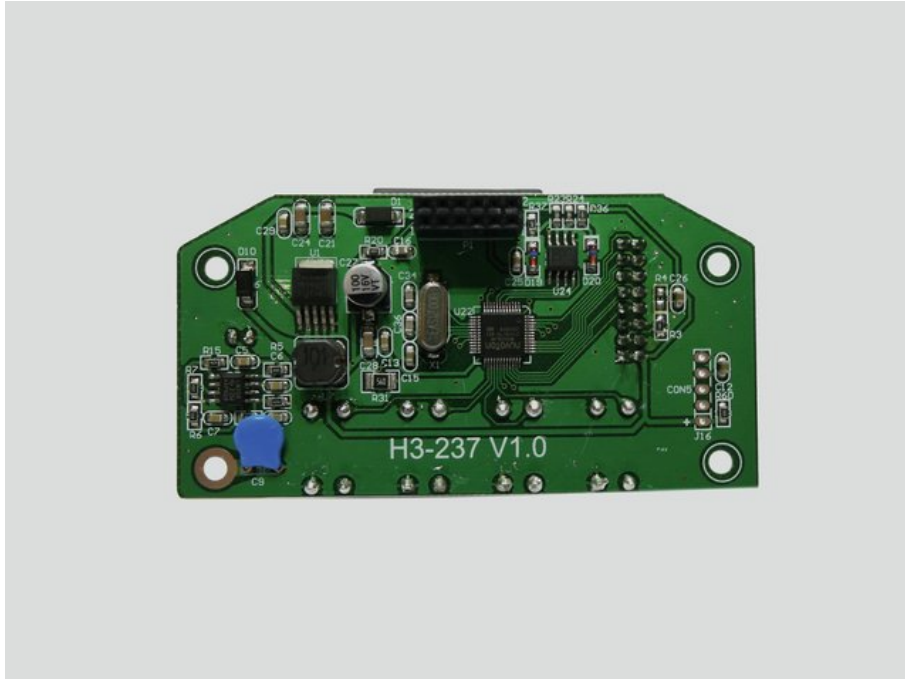

Pcb (Display) LED Theatre COB 200 RGB+WW (H3-237 V1.0)

Art. No.: E6519940

GTIN: 4026397709698

List price: 30.7 €

incl. 19% VAT.

Features:

Technical specifications:

Weight:	0,05 kg
---------	---------

Logistic

EAN / GTIN: 4026397709698

Weight: 0,05 kg

Length: 0.09 m

Width: 0.05 m

Height: 0.03 m