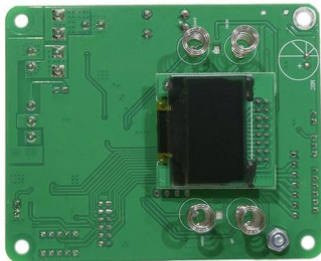

Pcb (Display/Control) AKKU Multiflood IP 18x10W RGBW Wash CRMX

Art. No.: E6511854
GTIN: 4026397735901

List price: 50.08 €
incl. 19% VAT.

All rights reserved. Subject to change without notice. Errors and omissions excepted.
Illustration only. Actual item may differ from photo.

Pcb (Display/Control) AKKU Multiflood IP 18x10W RGBW Wash CRMX

Art. No.: E6511854
GTIN: 4026397735901

Features:

All rights reserved. Subject to change without notice. Errors and omissions excepted.
Illustration only. Actual item may differ from photo.