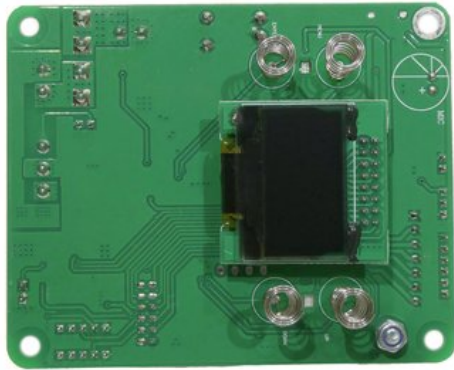

Pcb (Display/Control) AKKU Multiflood IP 18x10W RGBW Wash CRMX

Art. No.: E6511854

GTIN: 4026397735901

List price: 50.08 €

incl. 19% VAT.

Features:

Technical specifications:

Weight: 0,04 kg

Logistic

EAN / GTIN: 4026397735901

Weight: 0,04 kg

Length: 0.08 m

Width: 0.07 m

Height: 0.04 m