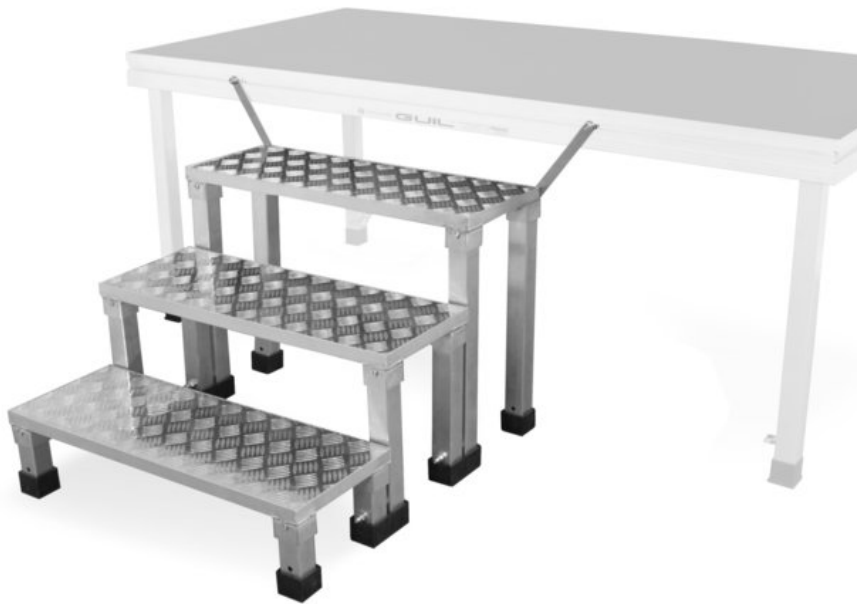

GUIL ECD-20-60 Staircase System

Art. No.: 80702868

GTIN: 4026397681130

List price: 593.81 €

incl. 19% VAT.

Features:

- Made in Europe
- Package contents**
- 1 x connection set

Logistic

EAN / GTIN: 4026397681130

Weight: 21,90 kg

Length: 0.86 m

Width: 0.27 m

Height: 0.33 m

Technical specifications:

Stairs:	Number: 3 Pcs. Tread width: 80 cm Tread depth: 30 cm Tread height: 20 cm
---------	---

Dimensions:	Height: 60 cm
-------------	---------------

Weight:	21,00 kg
---------	----------