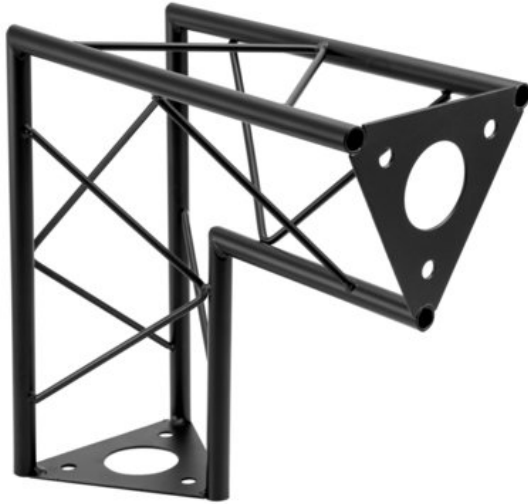

## DECOTRUSS SAC-25 Corner V 90°, black

The decorative trussing

Art. No.: 60112320

GTIN: 4026397736489

**List price: 42.72 €**

incl. 19% VAT.

### Features:

- Phantastic creations through a variety of crossbeams and corners
- DECOTRUSS constructions are meant as design elements
- Trusspipe: 15 mm
- For application areas such as: Shop fitting; Trade fair and shop fitting
- Easy to assemble

### Logistic

EAN / GTIN: 4026397736489

Weight: 1,26 kg

Length: 0.30 m

Width: 0.30 m

Height: 0.15 m

### Technical specifications:

Setup:	Easy to assemble
Trusspipe:	15 mm x 1,5 mm
Material:	Steel (powder-coated)
Color:	Black, powder-coated
Strut diameter x thickness:	5 mm solid matter
Dimensions:	Length: 30 cm Width: 30 cm Height: 15 cm
Weight:	1,24 kg