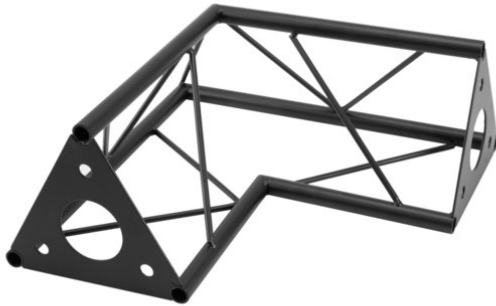

## SAC-21 Corner 2-way, 90°, black

The decorative trussing

**Art. No.: 60112318**

GTIN: 4026397736434

**List price: 42.72 €**  
incl. 19% VAT.

## SAC-21 Corner 2-way, 90°, black

The decorative trussing

**Art. No.: 60112318**

GTIN: 4026397736434

### Features:

---

- Phantastic creations through a variety of crossbeams and corners
  - DECOTRUS constructions are meant as design elements
  - Easy to assemble
  - Trusspipe: 15 mm
  - For application areas such as: Shop fitting; Trade fair and shop fitting
- Package contents
- 1 x truss, 1 x user manual