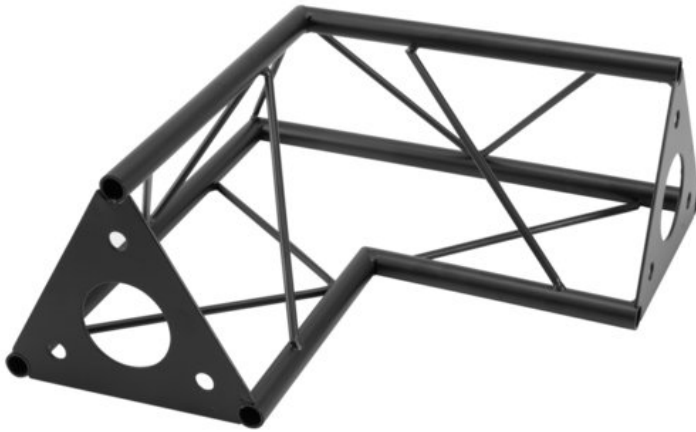

DECOTRUSS SAC-21 Corner 2-way, 90°, black

The decorative trussing

Art. No.: 60112318

GTIN: 4026397736434

List price: 42.72 €

incl. 19% VAT.

Features:

- Phantastic creations through a variety of crossbeams and corners
- DECOTRUSS constructions are meant as design elements
- Easy to assemble
- Trusspipe: 15 mm
- For application areas such as: Shop fitting; Trade fair and shop fitting

Package contents

- 1 x truss, 1 x user manual

Logistic

EAN / GTIN: 4026397736434

Weight: 1,16 kg

Length: 0.30 m

Width: 0.30 m

Heigh: 0.13 m

Technical specifications:

Setup:	Easy to assemble
Trusspipe:	15 mm x 1,5 mm
Material:	Steel (powder-coated)
Color:	Black, powder-coated
Strut diameter x thickness:	5 mm solid matter
Dimensions:	Length: 30 cm Width: 30 cm Height: 13 cm
Weight:	1,14 kg