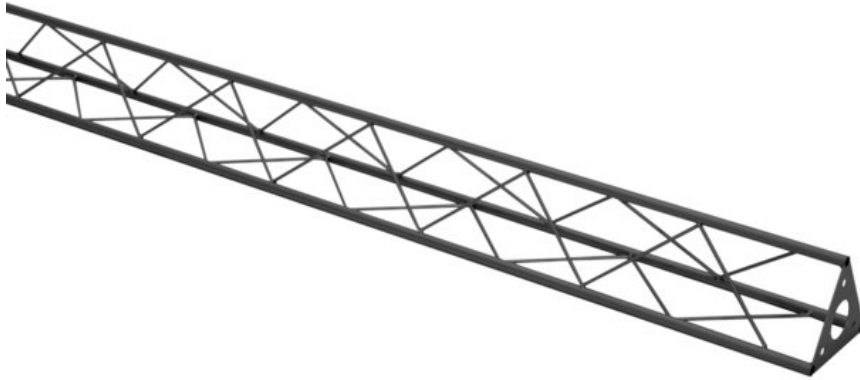

## DECOTRUSS ST-2000 Truss, black

The decorative trussing

Art. No.: 60112316

GTIN: 4026397736427

**List price: 95.08 €**

incl. 19% VAT.

### Features:

- Phantastic creations through a variety of crossbeams and corners
- DECOTRUSS constructions are meant as design elements
- Easy to assemble
- Trusspipe: 15 mm
- For application areas such as: Shop fitting; Trade fair and shop fitting

#### Package contents

- 1 x truss, 1 x user manual

### Technical specifications:

Setup:	Easy to assemble
Trusspipe:	15 mm x 1,5 mm
Material:	Steel
Color:	Black, powder-coated
Strut diameter x thickness:	5 mm solid matter
Dimensions:	Length: 200 cm Width: 15 cm Height: 13 cm
Weight:	4,37 kg