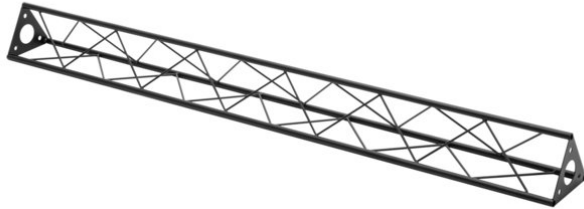

ST-1500 Truss, black

The decorative trussing

Art. No.: 60112314

GTIN: 4026397736847

List price: 71.28 €
incl. 19% VAT.

ST-1500 Truss, black

The decorative trussing

Art. No.: 60112314

GTIN: 4026397736847

Features:

- Phantastic creations through a variety of crossbeams and corners
 - DECOTRUS constructions are meant as design elements
 - Easy to assemble
 - Trusspipe: 15 mm
 - For application areas such as: Shop fitting; Trade fair and shop fitting
- Package contents
- 1 x truss, 1 x user manual