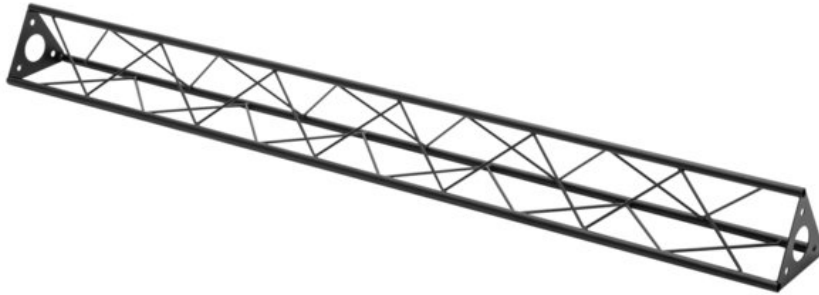

DECOTRUSS ST-1500 Truss, black

The decorative trussing

Art. No.: 60112314

GTIN: 4026397736847

List price: 71.28 €

incl. 19% VAT.

Features:

- Phantastic creations through a variety of crossbeams and corners
- DECOTRUSS constructions are meant as design elements
- Easy to assemble
- Trusspipe: 15 mm
- For application areas such as: Shop fitting; Trade fair and shop fitting

Package contents

- 1 x truss, 1 x user manual

Logistic

EAN / GTIN: 4026397736847

Weight: 3,37 kg

Length: 1.50 m

Width: 0.15 m

Height: 0.14 m

Bulky product

Technical specifications:

Setup:	Easy to assemble
Trusspipe:	15 mm x 1,5 mm
Color:	Black, powder-coated
Strut diameter x thickness:	5 mm solid matter
Dimensions:	Length: 150 cm Width: 15 cm Height: 13 cm
Weight:	3,41 kg