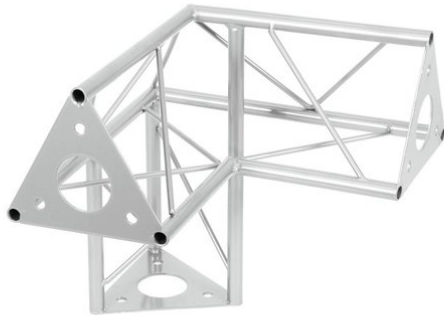

## SAL-32 Corner 3-way $\wedge$ left silver

The decorative trussing

**Art. No.:** 60112164

GTIN:

**List price: 58.31 €**  
incl. 19% VAT.

## SAL-32 Corner 3-way $\wedge$ left silver

The decorative trussing

**Art. No.:** 60112164

GTIN:

### Features:

---

- Phantastic creations through a variety of crossbeams and corners
  - DECOTRUSSE constructions are meant as design elements
  - Trusspipe: 15 mm
  - For application areas such as: Shop fitting; Trade fair and shop fitting
  - Easy to assemble
- Package contents
- 1 x truss, 1 x user manual