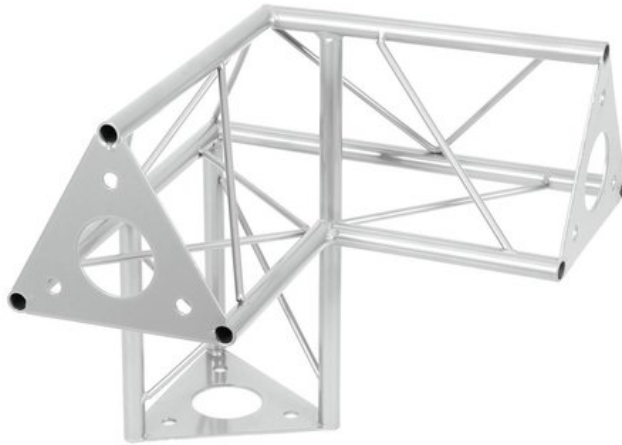

DECOTRUSS SAL-32 Corner 3-way Λ left silver

The decorative trussing

Art. No.: 60112164

GTIN:

List price: 58.31 €

incl. 19% VAT.

Features:

- Phantastic creations through a variety of crossbeams and corners
- DECOTRUSS constructions are meant as design elements
- Trusspipe: 15 mm
- For application areas such as: Shop fitting; Trade fair and shop fitting
- Easy to assemble

Package contents

- 1 x truss, 1 x user manual

Logistic

Technical specifications:

Setup:	Easy to assemble
Trusspipe:	15 mm x 1,5 mm
Material:	Steel (powder-coated)
Color:	Alu colored, powder-coated
Strut diameter x thickness:	5 mm solid matter
Dimensions:	Length: 30 cm Width: 30 cm Height: 30 cm
Weight:	1,57 kg