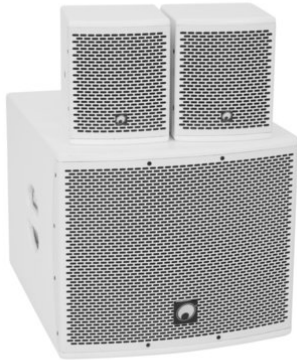

Set MOLLY-12A Subwoofer active + 2x MOLLY-6 Top 8 ohms, white

Art. No.: 20000728

GTIN: 4026397680478

List price: 891.31 €
incl. 19% VAT.

Set MOLLY-12A Subwoofer active + 2x MOLLY-6 Top 8 ohms, white

Art. No.: 20000728

GTIN: 4026397680478

Features:

OMNITRONIC MOLLY-12A Subwoofer active white

- Active 12" subwoofer with DSP and Bluetooth
- 12" bassreflex subwoofer with DSP and 700 watts RMS power
 - Flexibly extendable with MOLLY-6 satellites for 2.1 and 4.1 configurations
 - DSP-controlled class D amplifier (500 W + 2 x 100 W)
 - Separate volume control for subwoofer and satellites
 - Stereo/mono selection
 - Digital signal processor
 - Control via Bluetooth
 - For application areas such as: Mobile djs / entertainer; Trade fair and shop fitting; installation; home entertainment; restaurants, bars and hotels; product presentations and lectures
 - White metal grille with acoustic foam
 - 2 Rugged carrying handles
 - DSP presets: FLAT; DJ; LIVE; VOICE