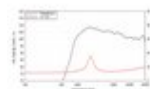

LAVOCE DF10.101LE 1" Compression Driver, Ferrite Magnet

15 W AES, 8 ohms, 106 dB, 1500 - 20000 Hz

Art. No.: 12602729

GTIN:

List price: 29.63 €

incl. 19% VAT.

Features:

- For further information about this product, please refer to the Data Sheet under "Downloads"

Package contents

- 1 x speaker

Logistic

Technical specifications:

Power:	Program: 30W Rated: 15W AES
Frequency range:	1500 - 20000 Hz
Sensitivity:	106 dB
Impedance:	8 ohms
Speaker:	Compression tweeter highs 1" with ferrit magnet Diaphragmmaterial: PEEK (H.T. polymer) Voice coil compression tweeter highs 1"
Weight:	0,47 kg