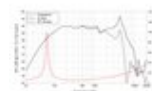

LAVOCE WAF061.80-16 6.5" Woofer, Ferrite, Aluminium Basket Driver

150 W AES, 16 ohms, 91 dB, 65 - 5000 Hz

Art. No.: 12602556

GTIN:

List price: 70.21 €

incl. 19% VAT.

Features:

Logistic

Technical specifications:

Power:	Program: 300W 150W AES
Frequency range:	65 - 5000 Hz
Sensitivity:	91 dB
Impedance:	16 ohms
Speaker:	Woofer 6,5" with ferrit magnet Basket material: aluminum Weatherproof Cardboard/paper Voice coil lows 1,8"
Weight:	2,30 kg