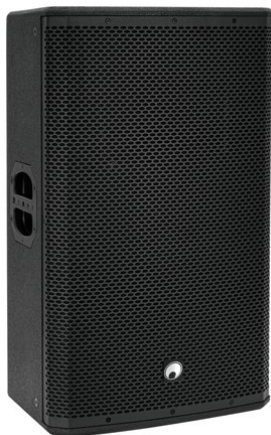

PAS-215A MK4 2-way Top, active, DSP, BT

Active speaker with 15" woofer, 1" driver, 100 W HF, 50 W RMS HF

Art. No.: 11039557

GTIN: 4026397739305

List price: 653.31 €
incl. 19% VAT.

PAS-215A MK4 2-way Top, active, DSP, BT

Active speaker with 15" woofer, 1" driver, 100 W HF, 50 W RMS HF

Art. No.: 11039557

GTIN: 4026397739305

Features:

- Active PA speaker system for touring applications and permanent installations
 - Optimized for combination with PAS subwoofers
 - DSP-controlled biamp amplifier (class D)
 - Trapezoidal, multi-functional multiplex cabinet with monitor shape
 - Stereo Bluetooth link for wireless stereo operation with 2 systems linked together
 - Digital signal processor
 - DSP presets: MUSIC; LIVE; CLUB; VOICE
 - Black metal grille with acoustic foam
 - With rigging points
 - Dual flange
 - 2 Rugged carrying handles
 - Control via Bluetooth
 - Bluetooth: operating range up to 10m
- Package contents