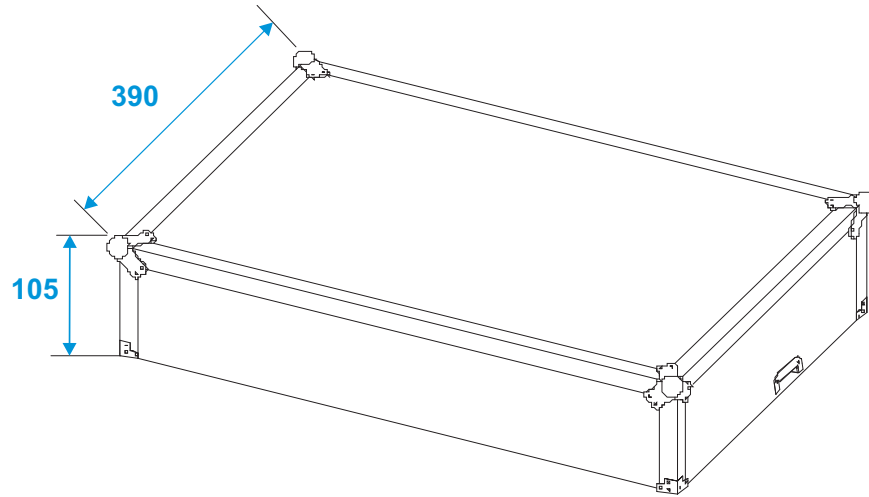

# Flightcase

**30111556** Mixer case Pro MCB-27, sloping, black 7U

\*all dimensions in millimeters