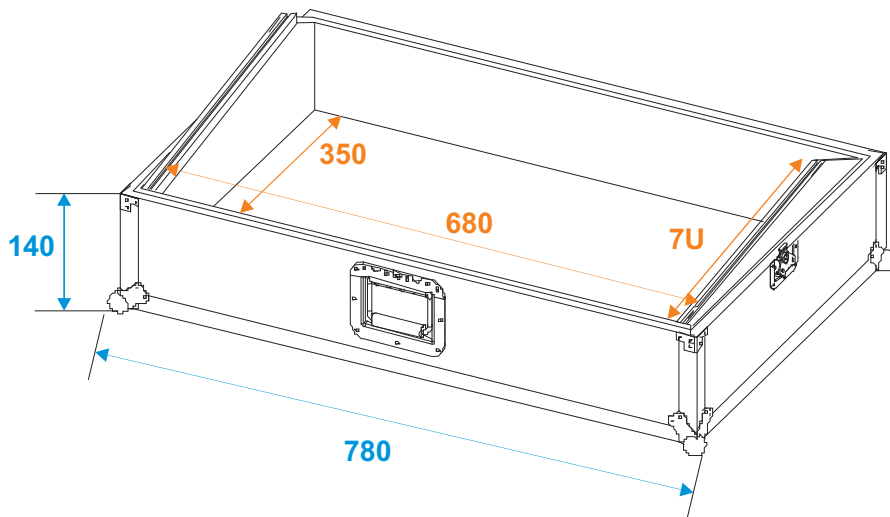

# Flightcase

**30111556** Mixer case Pro MCB-27, sloping, black 7U

\*all dimensions in millimeters